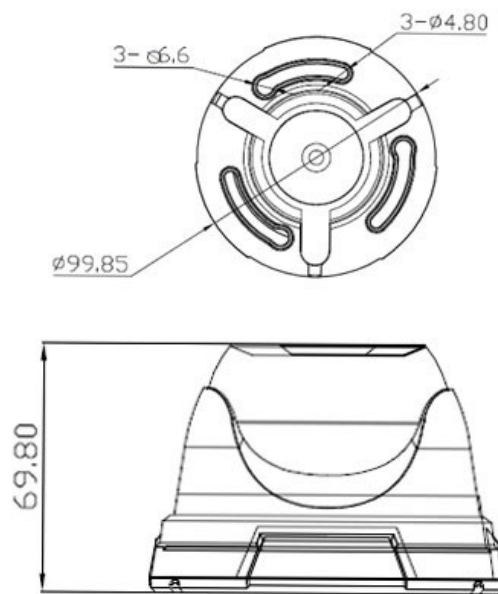

CP- VCG-D10L2V1-0280

1 MP HDCVI IR Dome Camera - 20 Mtr.

CP PLUS
CORAL

Main Features

- 1 MP HQIS Pro Image Sensor
- 25/30fps@720P
- Day/Night(ICR), AWB, AGC, BLC
- 2.8mm Lens
- IR Range of 20 Mtr.

CP- VCG-D10L2V1-0280

1 MP HDCVI IR Dome Camera - 20 Mtr.

Feature

Image Sensor
Minimum Illumination
Shutter Speed
White Balance
Lens
Gain Control(AGC)
S/N Ratio
Video Streaming
Video Output
ICR
IR
No. of IR LEDs
Operating Temperature
Power Source
Power Consumption
Dimension
Weight

Specification

1 MP HQIS Pro Image Sensor
Color (0.1Lux), White and Black (0Lux IR LED On)
1/50(1/60)-1/100000s
Auto
2.8mm
Auto
52dB (AGC OFF/BW OFF)
720P@25 fps
1.0Vp-p75Ω
Supports
IR Range of 20 Mtr.
24
-10°C~+50°C
DC12V
0.4W(2.5W after IR LED Powered on)
99.85mm x 99.85mm x 69.80mm
0.15 kG.